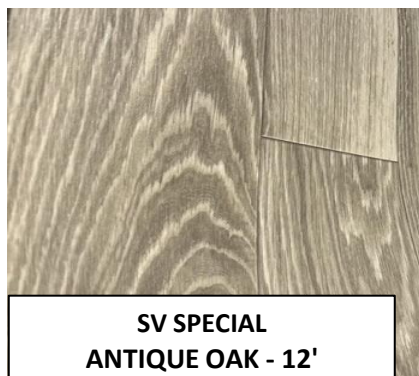

SV SPECIAL
ANTIQUE OAK - 12'
SPV-G2491-02
12 x 97', 118'