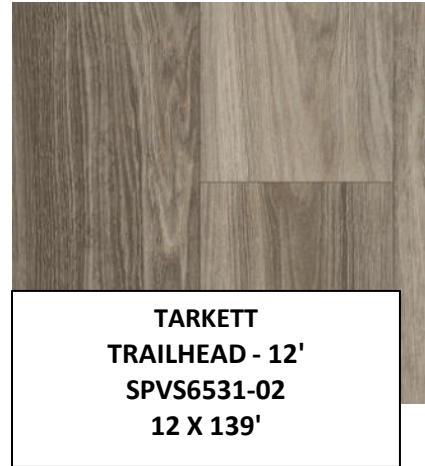

**REALITIES ANTIQUE OAK  
PECAN - 12'  
SPV-5602R-02  
2 ROLLS**

**Beauflor - Heritage  
HEARTWOOD 138M 13'2"  
HERI-138M-HE-132  
13.2 X 5, 4**

**TARKETT  
CONCRETE GREY - 12'  
SPVM0101-02  
7 ROLLS**

**TARKETT  
HORIZONS - 12'  
SPVS5231-02  
2 ROLLS**

**TARKETT  
GENTLE WHITE - 12'  
SPV01112-02  
11 ROLLS**

**TARKETT  
COTTON - 12'  
SPV27051-02  
5 ROLLS**

**TARKETT  
MOXIE - 12'  
SPV24902-02  
3 ROLLS**

**TARKETT  
TRAILHEAD - 12'  
SPVS6531-02  
12 X 139'**

**REALITIES MAPLE GROVE  
TEAK - 12'  
SPV-5623R-02  
12 X 11'**

**REALITIES ANTIQUE OAK  
SMOKEY GREY - 12'  
SPV-5607R-02  
12 X 45', 75', 75'**

**REALITIES ANTIQUE OAK  
DATE - 12'  
SPV-5606R-02  
12 X 42', 42'**

**REALITIES ENGLISH WALNUT  
RED BROWN - 12'  
SPV-5683R-02  
2 ROLLS**

**VIVENDI  
20 MIL WEARLAYER - 12'  
SPV-VIV126-02  
12 X 75', 71', 62'**