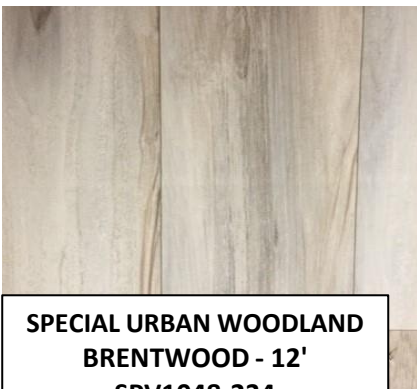

**SPECIAL URBAN WOODLAND
BRENTWOOD - 12'
SPV1048-234
4 ROLLS**