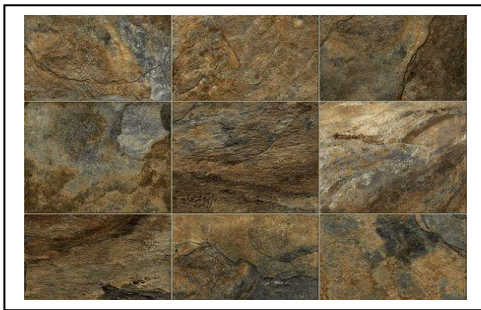

WWW.GARDNERINDUSTRIES.COM

LIKE us on FACEBOOK www.facebook.com/GardnerIndustriesInc

BEAUFLOR 1st QUALITY SHEET VINYL FACTORY OVERSTOCK ROLL SPECIAL

	Thickness	Wearlayer	1-2 ROLLS	3-4 ROLLS	5+ ROLLS
ORIGINS	125 mils	15 mils	\$.78/sf (\$6.99/sy)	\$.67/sf (\$5.99/sy)	\$.61/sf (\$5.49/sy)
TRADITIONS	105 mils	12 mils	\$.67/sf (\$5.99/sy)	\$.61/sf (\$5.49/sy)	\$.56/sf (\$4.99/sy)
HERITAGE	80 mils	10 mils	\$.61/sf (\$5.49/sy)	\$.56/sf (\$4.99/sy)	\$.50/sf (\$4.49/sy)

Factory rolls are 13'2" x 131'3" - FIRST COME - FIRST SERVE - Subject to Prior Sale

Origins Avalon 637D
ORIG-637D-AV-132
5 Rolls

Origins Avalon 976M
ORIG-976M-AV-132
5 Rolls

Origins Hickory 168M
ORIG-168M-HI-132
3 Rolls