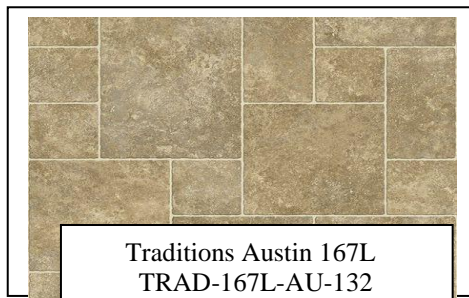

Traditions Austin 167L
TRAD-167L-AU-132
6 Rolls