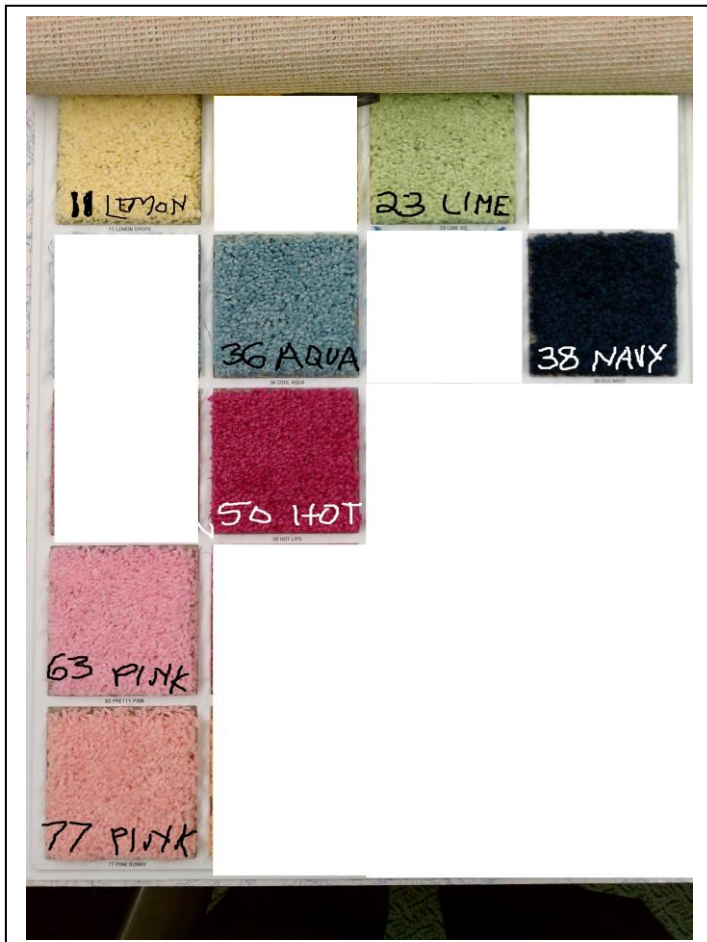

WWW.GARDNERINDUSTRIES.COM

LIKE us on FACEBOOK www.facebook.com/GardnerIndustriesInc

CANDYLAND Stock Closeout!!

**CANDYLAND (Beaulieu's Abracadabra or WhaLa)
HAS BEEN DISCONTINUED.**

OUR STOCK AND AVAILABLE TO YOU ON A
FIRST COME/FIRST SERVE BASIS!!

**PLACE YOUR ORDER WITH CUSTOMER SERVICE OR
YOUR ACCOUNT MANAGER TODAY!!**

ROLLS - ONLY \$5.99/sq yd

3+ rolls - ONLY \$4.99/sq yd

COLOR #	COLOR NAME	SIZES
11	LEMON DROPS	105, 60
23	LIME ICE	105, 72
36	COOL AQUA	107, 27
38	OLD NAVY	154, 150
50	HOT LIPS	113, 71
63	PRETTY PINK	195, 89
77	PINK BUNNY	108, 93, 74